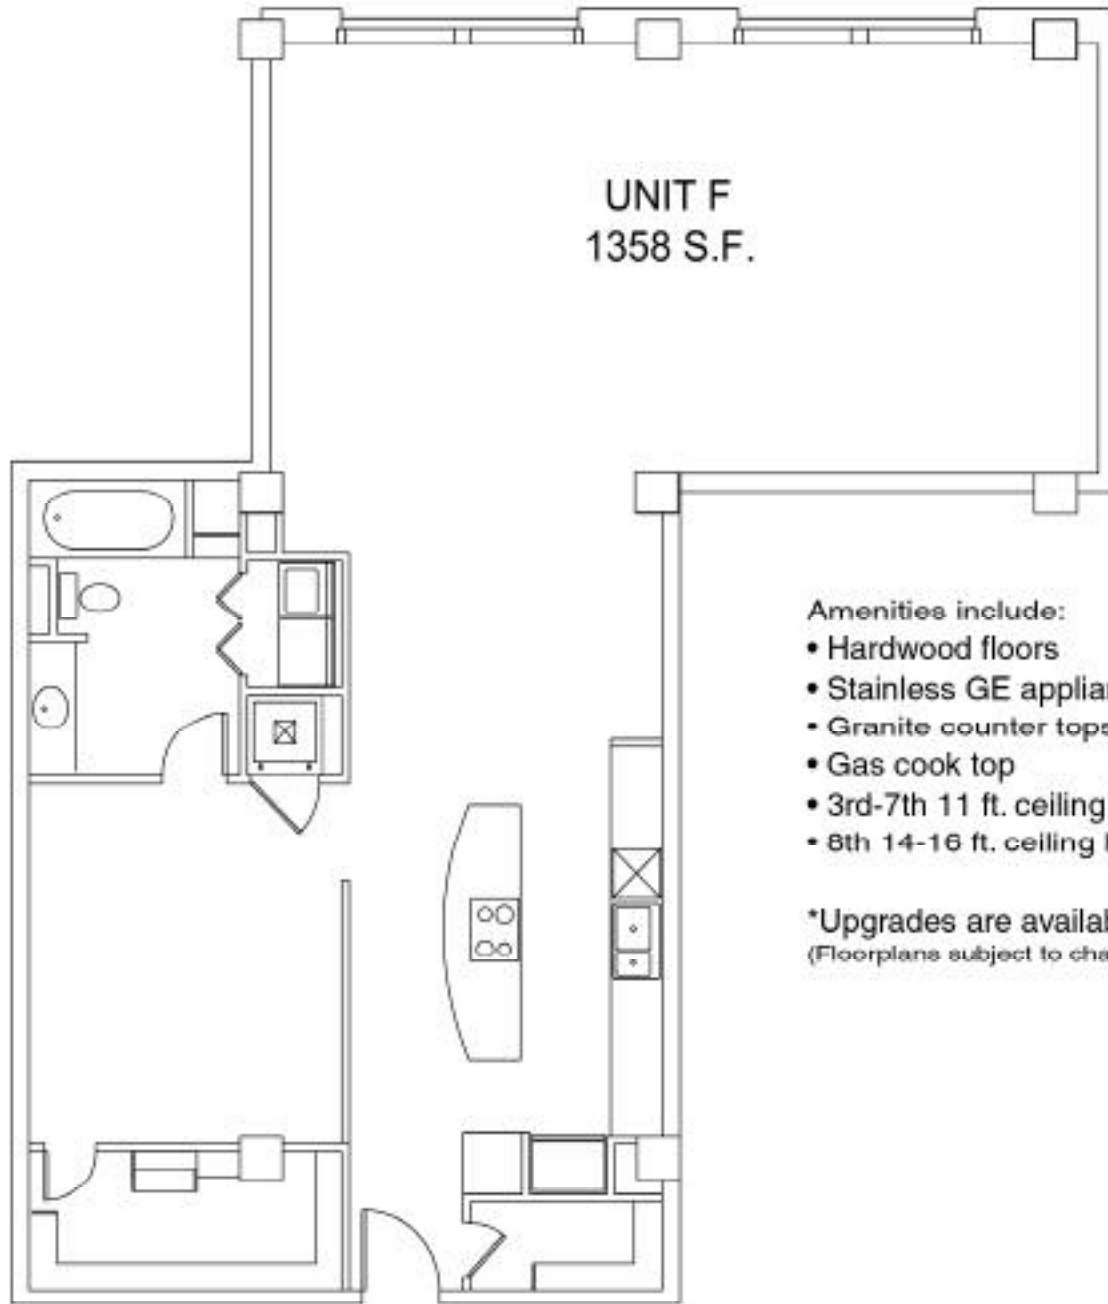

**UNIT F  
1358 S.F.**

**Amenities include:**

- Hardwood floors
- Stainless GE appliances
- Granite counter tops
- Gas cook top
- 3rd-7th 11 ft. ceiling heights
- 8th 14-16 ft. ceiling heights

**\*Upgrades are available  
(Floorplans subject to change)**