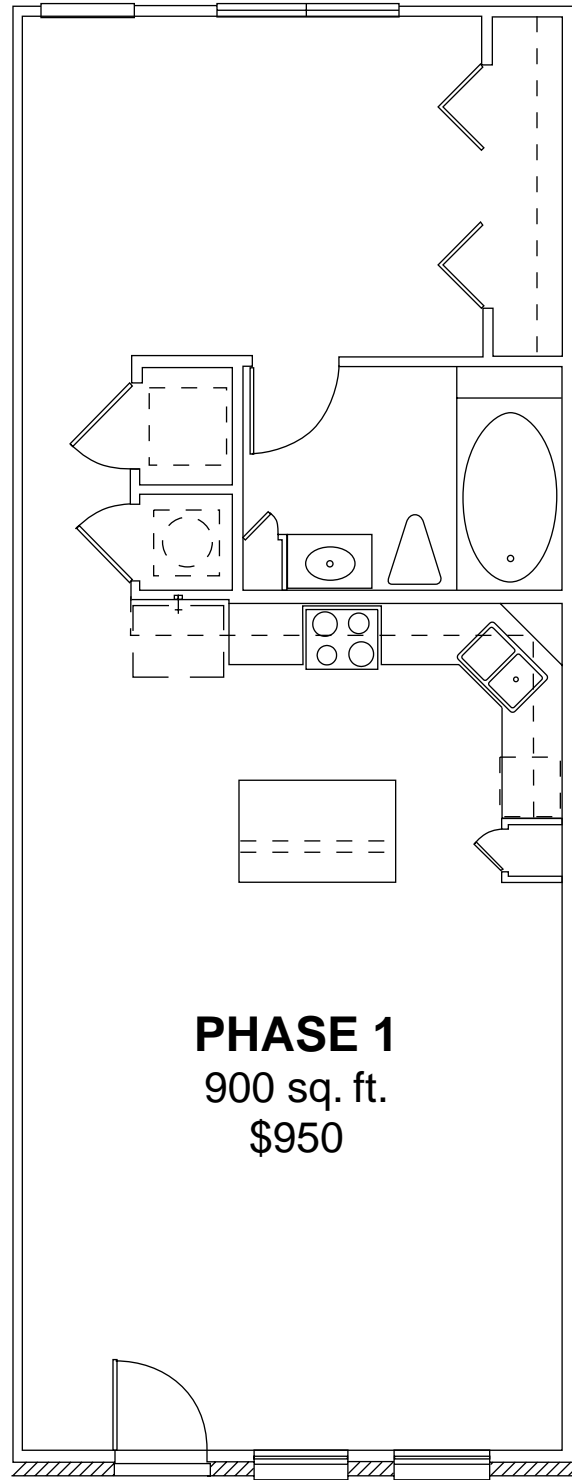

Yale St. Lofts

PHASE 1
900 sq. ft.
\$950